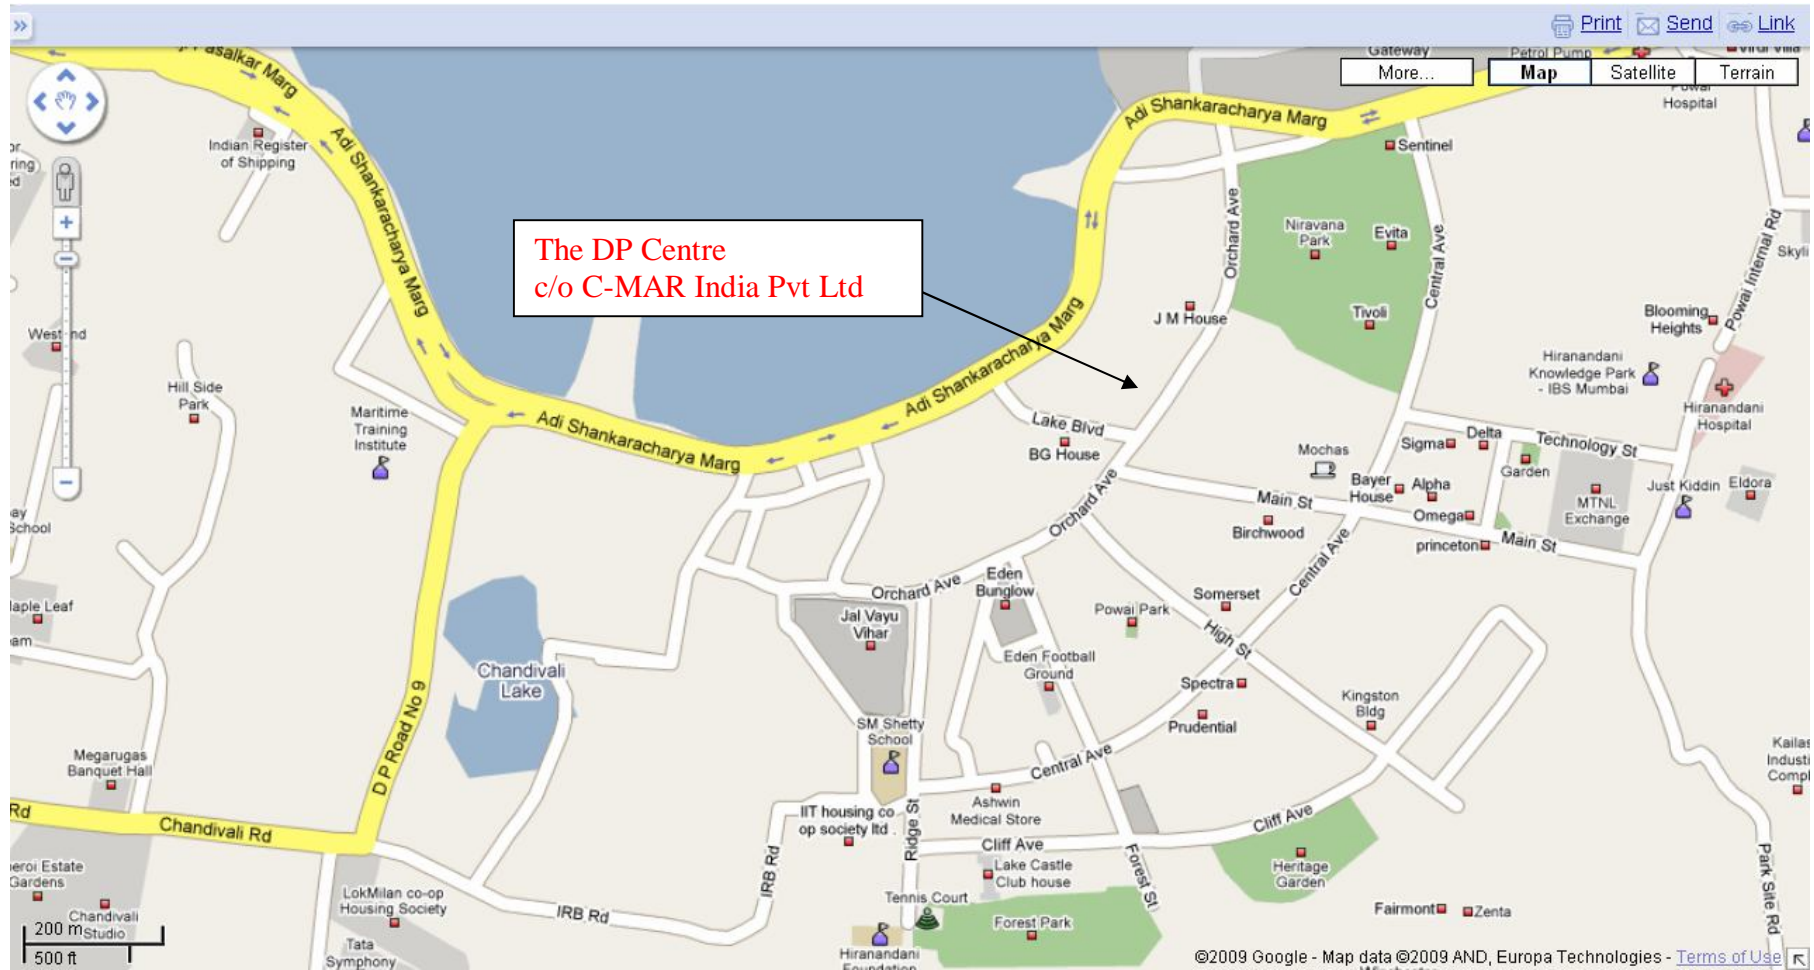

## MUMBAI

Location Map – The DP Centre Mumbai

Contd.

## POWAI

The DP Centre  
c/o C-MAR India Pvt Ltd  
501 Delphi 'A' Wing, Orchard Avenue, Hiranandani, Powai.