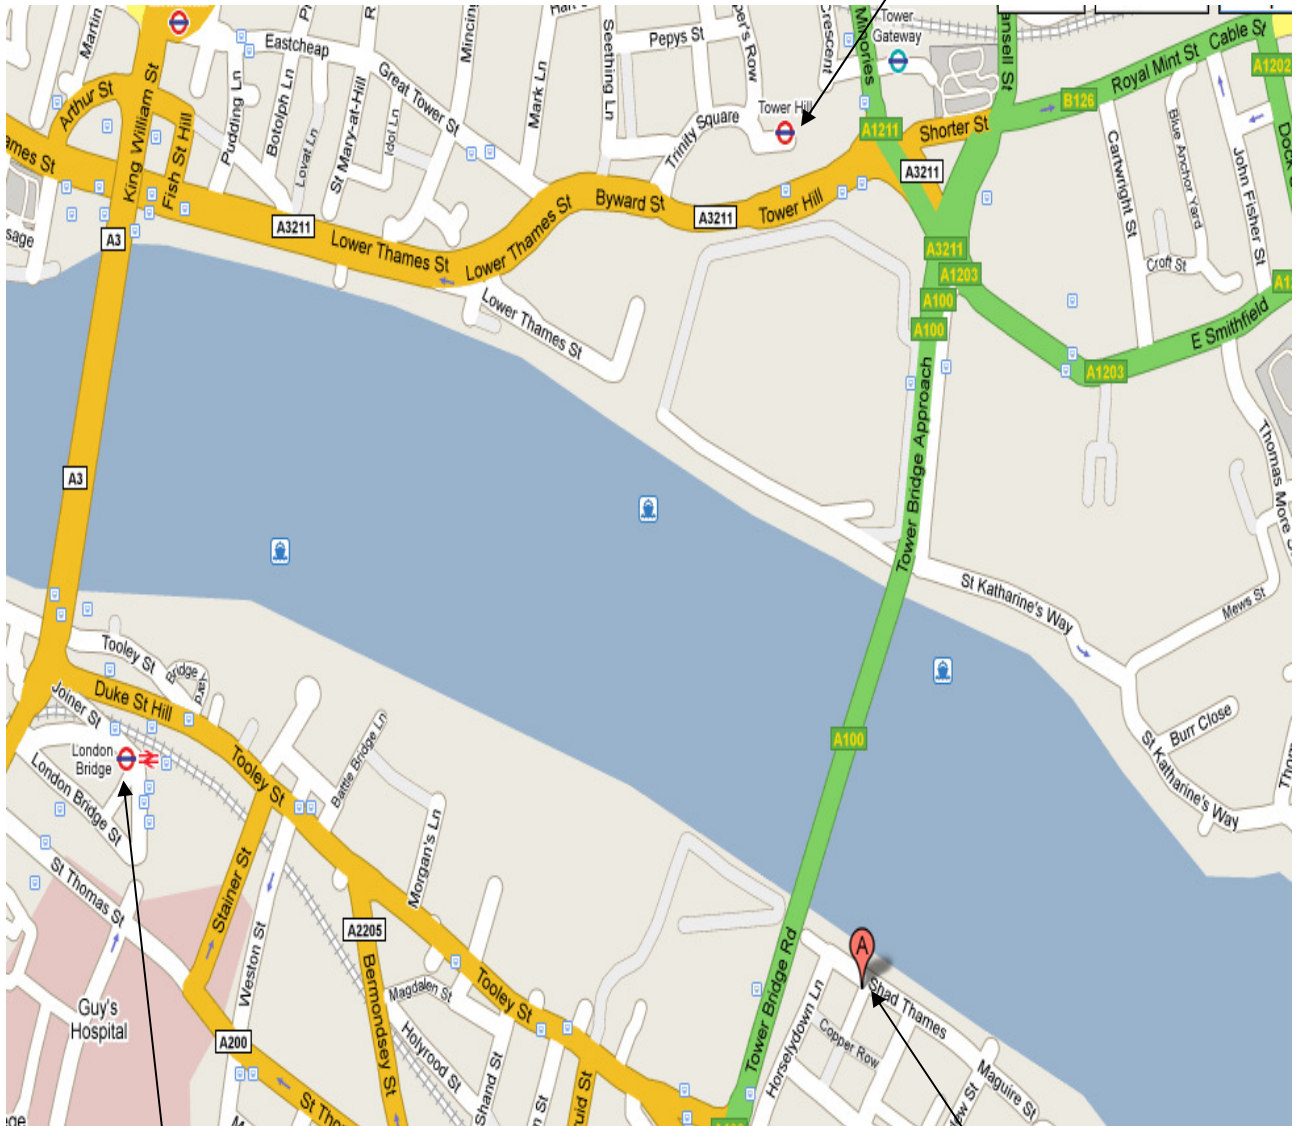

Tower Hill Tube Station

London Bridge Tube and Mainline Station

The DR Centre

REGISTERED ADDRESS 59 Lafone Street, London SE1 2LX **REGISTERED IN ENGLAND** No 4020082
A C-MAR GROUP COMPANY